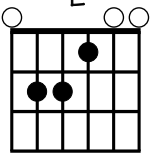

# CHEROKEE

Am

Musical notation for the first system, featuring a treble clef, a common time signature (C), and a guitar staff. The melody consists of quarter notes: D2, E2, F2, G2, A2, B2, C3. The guitar staff shows fret numbers: 1 1 1 1 0 | 1 0.

E

Musical notation for the second system, featuring a treble clef, a common time signature (C), and a guitar staff. The melody consists of quarter notes: D2, E2, F2, G2, A2, B2, C3. The guitar staff shows fret numbers: 3 3 3 3 3 | 0 0.